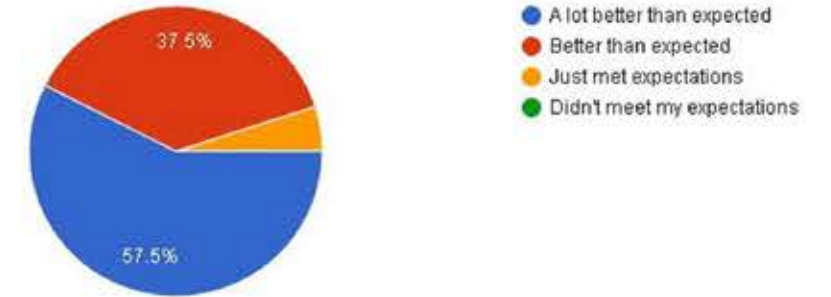

"The workshop was very Informative & meticulously designed & executed. This was my second workshop with Videowaves. They have not only covered basics but also updated and educated us about latest in AV technologies.

Kudos to Mr. Kunal Bhatia & his team. Well Done & Keep it up."

- **S. B. Sharma**

Manager Events, Aamby Valley

"Kunal this is an initiative by which you will help a lot of us in the industry. Sessions like this is the need of the hour. You have done this on your own initiative and offered a very enlightening session for all. I strongly recommend a full day paid workshop in future. There was still so much you wanted to share. Congrats once again."

- **Martin DSouza**

Director, Light House World

"The entire session was extremely informative and I saw a lot of efforts in bringing together this highly effective presentation."

- **Zubin Mistry**

Senior Manager- Client Servicing, Colosseum Events

"Thanks Kunalbhai, it's the Videowaves team that defined AV for us when we stepped into the event industry. 16 years of our relationship and still so much to learn from you..."

-**Vicky Nandrajog**

Founder & CEO , Team Back Benchers

"Thank you for amazing learning experience. Thank you for this opportunity to Pravin Madye & the entire Videowaves team."

- **Abhishek Nandedkar**

Technical Head, Indore Management Association

1. How well did the workshop meet your expectations? (40 responses)