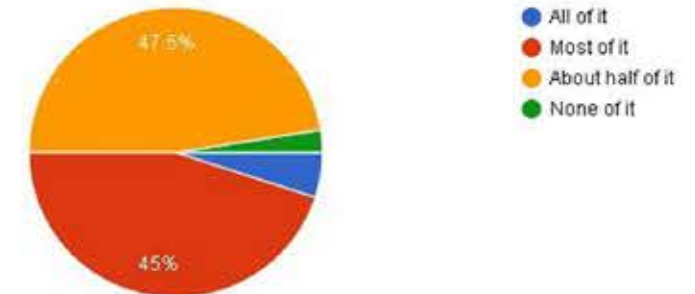

2. How much of the information presented at this Workshop was new to you? (40 responses)

(40 responses)