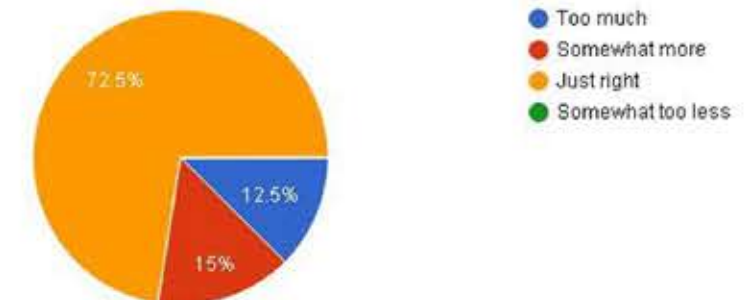

# Understanding the LED pitch

- Cabinet size 500mm x 500mm  
Pixel Resolution 100 pixels x 100 pixels  
So pitch size of cabinet will be  $500 / 100 = 5\text{mm}$
- Cabinet size 500mm x 500mm  
Pixel Resolution 125 pixels x 125 pixels  
So pitch size of cabinet will be  $500 / 125 = 4\text{mm}$